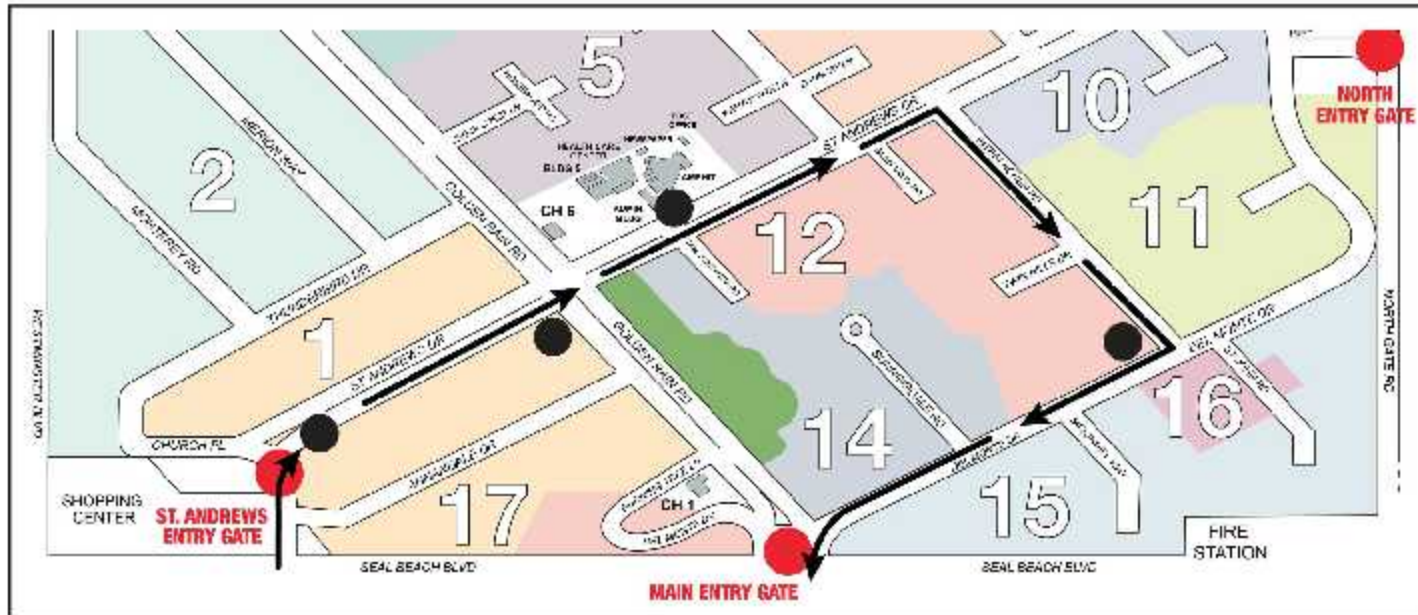

ROSSMOOR SENIOR SHOPPING SHUTTLE

Shuttle Bus Service to Ralph's, Target, Sprouts, Kohl's, Seal Beach Senior Center, Vons Pavilions and Seal Beach Pier/Old Town. Monday-Friday Only.

Bus picks up at designated sheltered LW stops (●) and Amphitheater Hub. Maximum of four bags per person are allowed on the shuttle.

The shuttle enters St. Andrews Gate at the times shown below and exits through Main Gate after circling through LW and picking up passengers at the designated sheltered bus stops and Amphitheater Hub along the route shown to the left.

Rossmoor Senior Shopping Shuttle Schedule (Monday-Friday)

Departs (Leisure World)	Arrives (Ralph's, Target, Sprouts)
9:25 a.m.	9:40 a.m.
10:25 a.m.	10:40 a.m.
11:25 a.m.	11:40 a.m.
1:25 p.m.	1:40 p.m.
2:25 p.m.	2:40 p.m.
3:25 p.m.	3:40 p.m.

Senior Shuttle Schedule to Seal Beach Pier (Monday-Friday)

Departs (Leisure World)	Arrives (Seal Beach Pier)
9:00 a.m.	9:15 a.m.
10:00 a.m.	10:15 a.m.
11:00 a.m.	11:15 a.m.
1:00 p.m.	1:15 p.m.
2:00 p.m.	2:15 p.m.
3:00 p.m.	3:15 p.m.