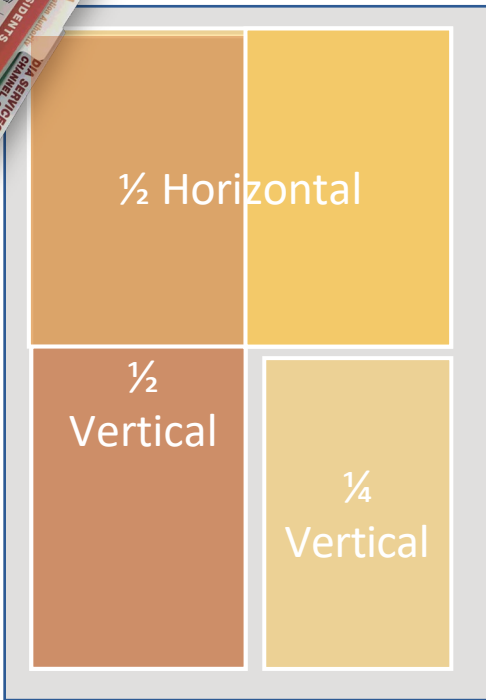

2023 Community Guide

ADVERTISING RATES

STANDARD SIZES			PREMIUM PAGES	
Full Page	5 ¼ "x 9 ½"	\$989.00	Inside Front Cover	\$3,100.00
1/2 Page H	5 ¼ "x 4 5/8"	\$586.00	Back Cover	\$2,185.00
1/2 Page V	2 ½" x 9 ½"	\$586.00	Page 1	\$2,900.00
1/3 Page H	5 ¼ "x 3"	\$520.00	Page 2 /Opposite TOC or Inside Back Cover	\$1,900.00
1/4 Page H	5 ¼ "x 2 ¼"	\$449.00	Premium Page	\$1029.00
1/4 Page V	2 ½"x 4 5/8"	\$449.00	Divider Page/1 side	\$2,200.00
PRO CARDS			Divider Plus Package-Limited Inventory: 1 Divider Page + Yellow Page Ad Bundle (Full- page, ¼-page and 2.5x2.5 Pro Card). Total Value=\$3888.00. Special Price=\$3252.00	
1.5"	2 ½" x 1 ½"	\$220.00		
2.5"	2 ½" x 2 ½"	\$250.00		
Liner Ads	3 Lines	\$95.00		