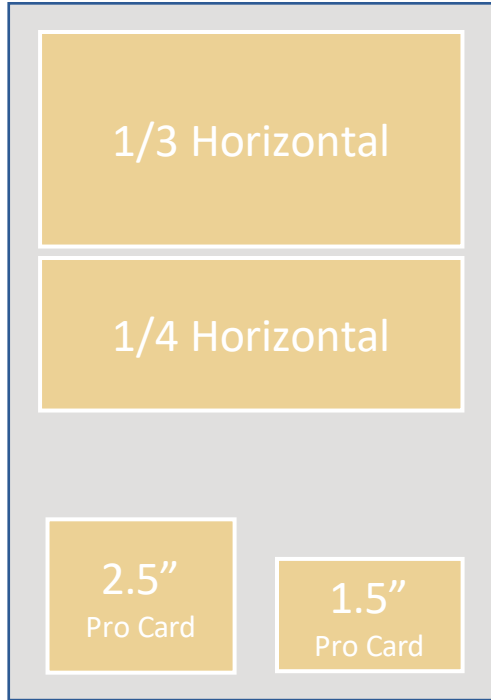

2023 Community Guide

ADVERTISING RATES

STANDARD SIZES			PREMIUM PAGES	
Full Page	5 ¼ "x 9 ½"	\$989.00	Inside Front Cover	\$3,100.00
1/2 Page H	5 ¼ "x 4 5/8"	\$586.00	Back Cover	\$2,185.00
1/2 Page V	2 ½" x 9 ½"	\$586.00	Page 1	\$2,900.00
1/3 Page H	5 ¼ "x 3"	\$520.00	Page 2 /Opposite TOC or Inside Back Cover	\$1,900.00
1/4 Page H	5 ¼ "x 2 ¼"	\$449.00	Premium Page	\$1029.00
1/4 Page V	2 ½"x 4 5/8"	\$449.00	Divider Page/1 side	\$2,200.00
PRO CARDS			Divider Plus Package-Limited Inventory: 1 Divider Page + Yellow Page Ad Bundle (Full- page, ¼-page and 2.5x2.5 Pro Card). Total Value=\$3888.00. Special Price=\$3252.00	
1.5"	2 ½" x 1 ½"	\$220.00		
2.5"	2 ½" x 2 ½"	\$250.00		
Liner Ads	3 Lines	\$95.00		